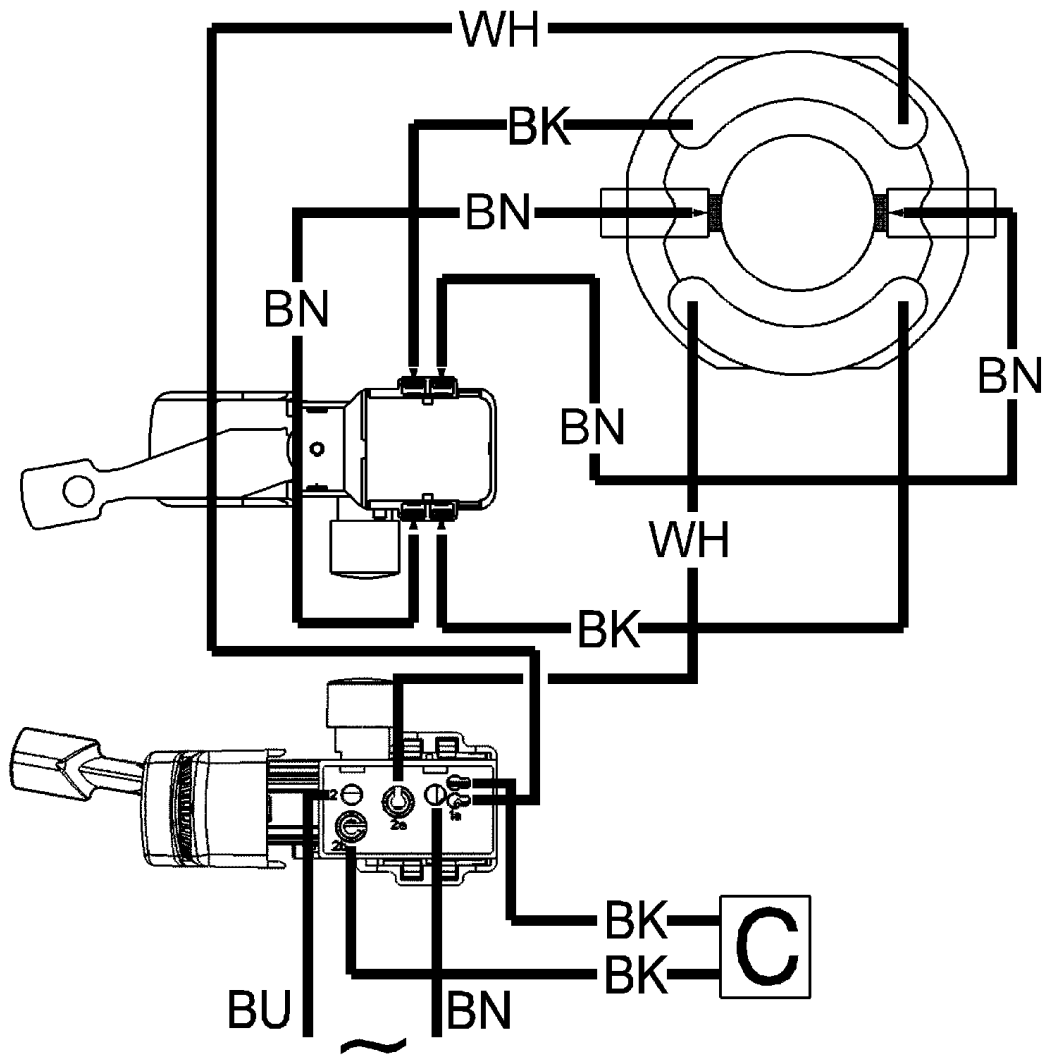

a# Circuit Block Diagram