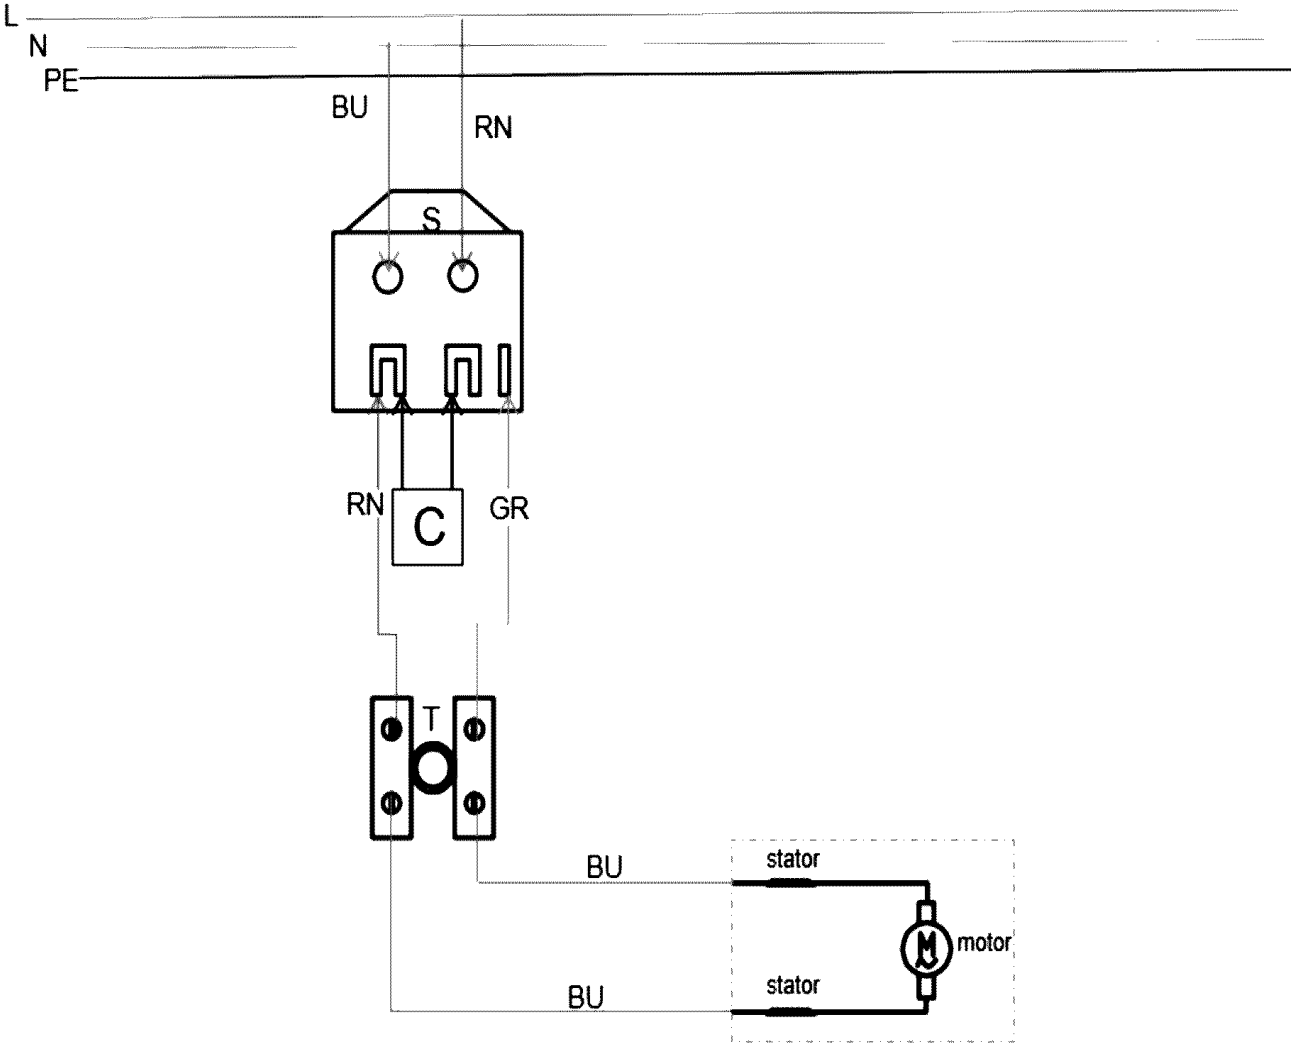

Position	Amount	Type number	Description	PG
1	1	343412940	Top cover	16
2	1	343458350	plate / cover	11
5	1	141123420	Self-tapp. counters. screw	11
6	1	343412960	Housing cover	12
10	1	339149820	Retaining sheet	11
11	1	343255370	Condenser	11
12	2	343458590	CABLE CLAMP	11
13	1	343413060	Switch	28
16	12	141124210	Fillister head screw	11
17	1	344104420	Cord sleeve	11
18	1	344533860	Cable with plug	22
22	1	311014300	Field coil compl.	
23	2	341724030	Screw	11
24	1	339153240	Baffle\010170	11
25	2	343050440	Cable terminal	11
26	1	343412990	Motor housing	21
29	1	343013740	Carbon brush set	15
30	2	341724040	Screw	11
33	8	344104430	Rubber plug	11
36	1	344104440	Rubber bushing	11
37	2	143116080	Ball bearing, 8X 22X 7	16
38	1	339008500	Washer	11
39	1	310014440	Rotor compl.	
40	3	141120550	Countersunk screw	11
41	1	339149830	Bearing cover	11
42	1	143111120	Ball bearing, 10x26x8	25
43	1	315203440	Gear flange	12
44	1	339146000	Bracket\front\	20
45	4	341724060	Screw	11
46	1	339146010	Bracket\back\	20
47	3	320051230	Ball bearing	15
48	4	344070760	Felt	11
49	1	343458330	Oil baffle plate	11
50	1	340005000	Gear wheel	16
51	1	341214000	Drive shaft	18
52	1	340009950	Gear wheel	20
53	1	341520130	Pin	11
54	1	315203460	Gear box\010170	25
55	4	341724080	Screw	11
56	1	342024680	sealing ring	11
57	1	7100016995	DEEP GROOVE BALL BEARING	22
58	2	342024690	sealing ring	11
61	1	341164510	Slide block	11
62	1	341606060	Spindle	20
63	1	341606210	Extension pole\200mm	24
66	1	338078820	Rating plate	12
71	1	338135190	type label	12
76	1	316074970	Gasket compl.	11
77	1	344533900	Cable with guide compl	19
78	1	343458630	Handle right	21
79	1	343458640	Handle cover left	21
80	1	316074940	Buffer cpl.	22

Position	Amount	Type number	Description	PG
81	1	316074920	Brush holder compl.	18
82	1	344164780	Open-end spanner SW19	14
83	1	344164790	Open-end spanner SW22	14
880	1	344130940	Tube Grease	11
1001	1	338506890	Wiring diagram, RWE 1200	