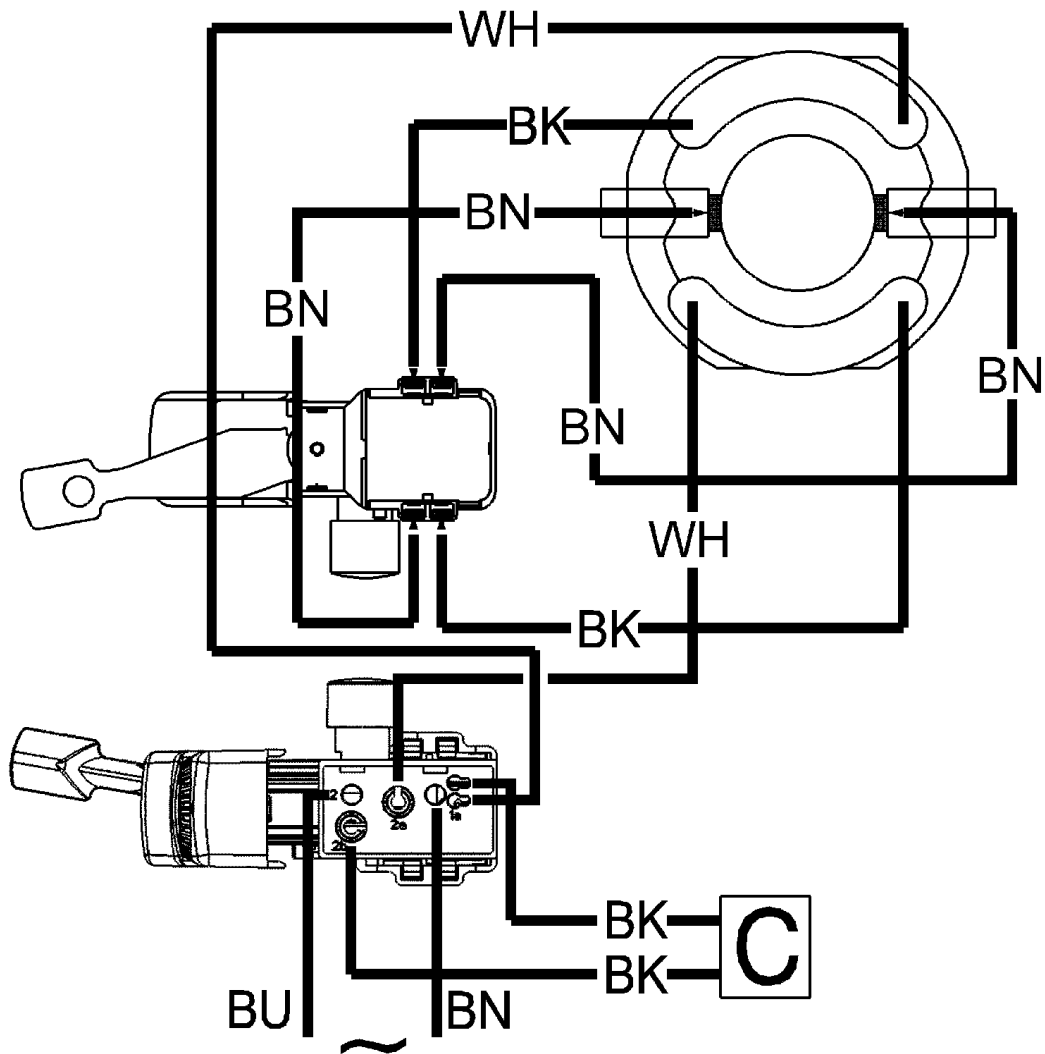

a# Circuit Block Diagram