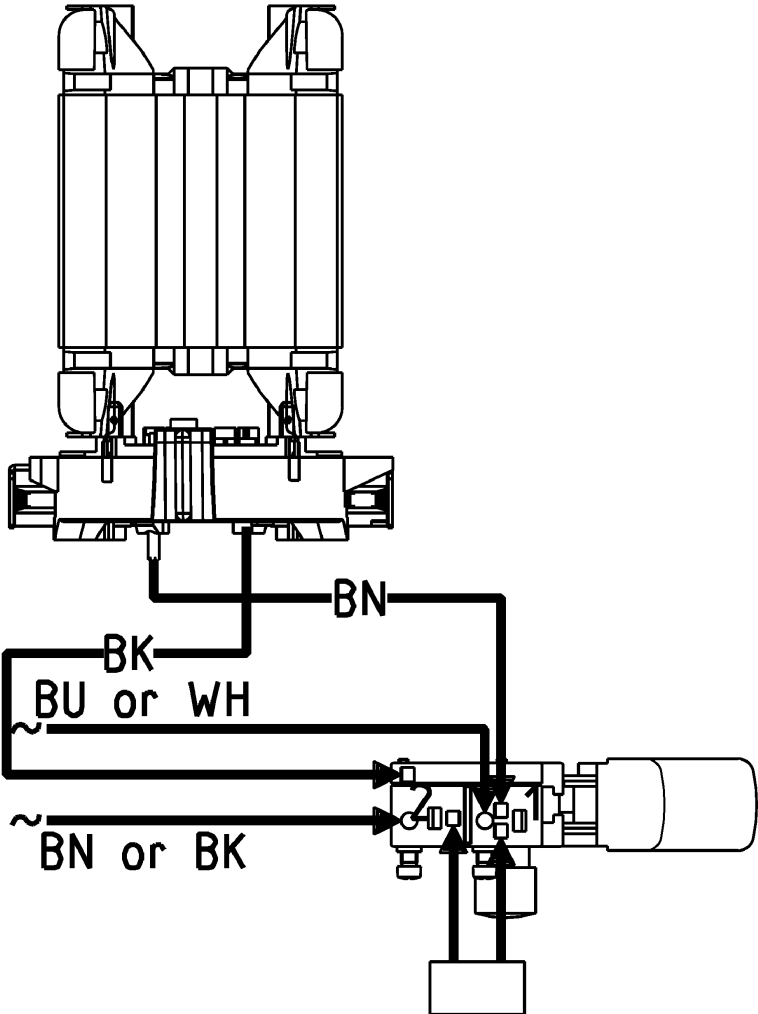

Pozitie	Cantitate	Numar tip	Denumire	PG
1	1	341701940	Cheese-head screw	12
2	1	141181680	Retaining ring	11
3	1	341603640	Drill spindle	28
4	2	339006750	Ring	11
5	3	141122490	Self-tap. fill. h. screw	12
6	1	316035300	Gear housing cpl.	33
7	1	343378830	Cover with seal	14
8	1	341540010	Guide bolt	16
9	1	340004010	Sliding block	20
10	1	339129270	Shift fork	12
11	1	316030370	Intermediate gear	34
12	1	344095910	SEAL	12
13	1	316031000	Gear flange cpl.	34
14	1	344095920	Rubber buffer	11
15	1	339210830	Shaft sealing ring	13
16	1	143110220	BALL BEARING, 15x32x9	26
17	1	341055650	Slotted disc	15
18	1	141155810	Ring	11
19	1	316029530	Control knob cpl.	14
21	1	314000630	Supporting handle cpl.	25
22	1	338043750	Rating plate	12
23	1	343374280	Cover w.o. electronic	18
24	1	343406870	Electronic switch with dial	30
25	5	141117060	Self-tap. fill. h. screw	12
26	1	343393020	Pistol grip 2 piece	20
27	2	344092220	Rubber plug	11
28	1	343362490	Cable clip	12
29	1	343376040	Sealing ring	12
30	1	143115800	Ball bearing, 8x22x7	13
31	1	310007830	Armature cpl.230V	43
32	1	143115660	Ball bearing, 6x19x6	13
33	1	343374270	Intermediate flange	18
34	1	143192430	O-ring	12
35	2	141118260	Self-tap. fill. h. screw	11
36	1	311009800	Field coil 230V	26
37	1	315012650	Motor housing	24
38	1	338122160	M-Label,08 52x22	11
39	1	399999990	Part not needed	
40	2	338115410	Indication label	11
41	1	316028100	Brush holder module	27
42	1	316034550	Brush set 230V/120V	25
43	1	343253780	Interference suppr. cond.	16
44	1	344493180	Cable with plug	27
46	1	344101160	Cable sleeve	13
47	1	316035730	Fan w. prot. Grid	18
882	1	344130970	Grease 50Gr 1,8oz	22
1001	1	338504130	Diagram	

Circuit Block Diagram