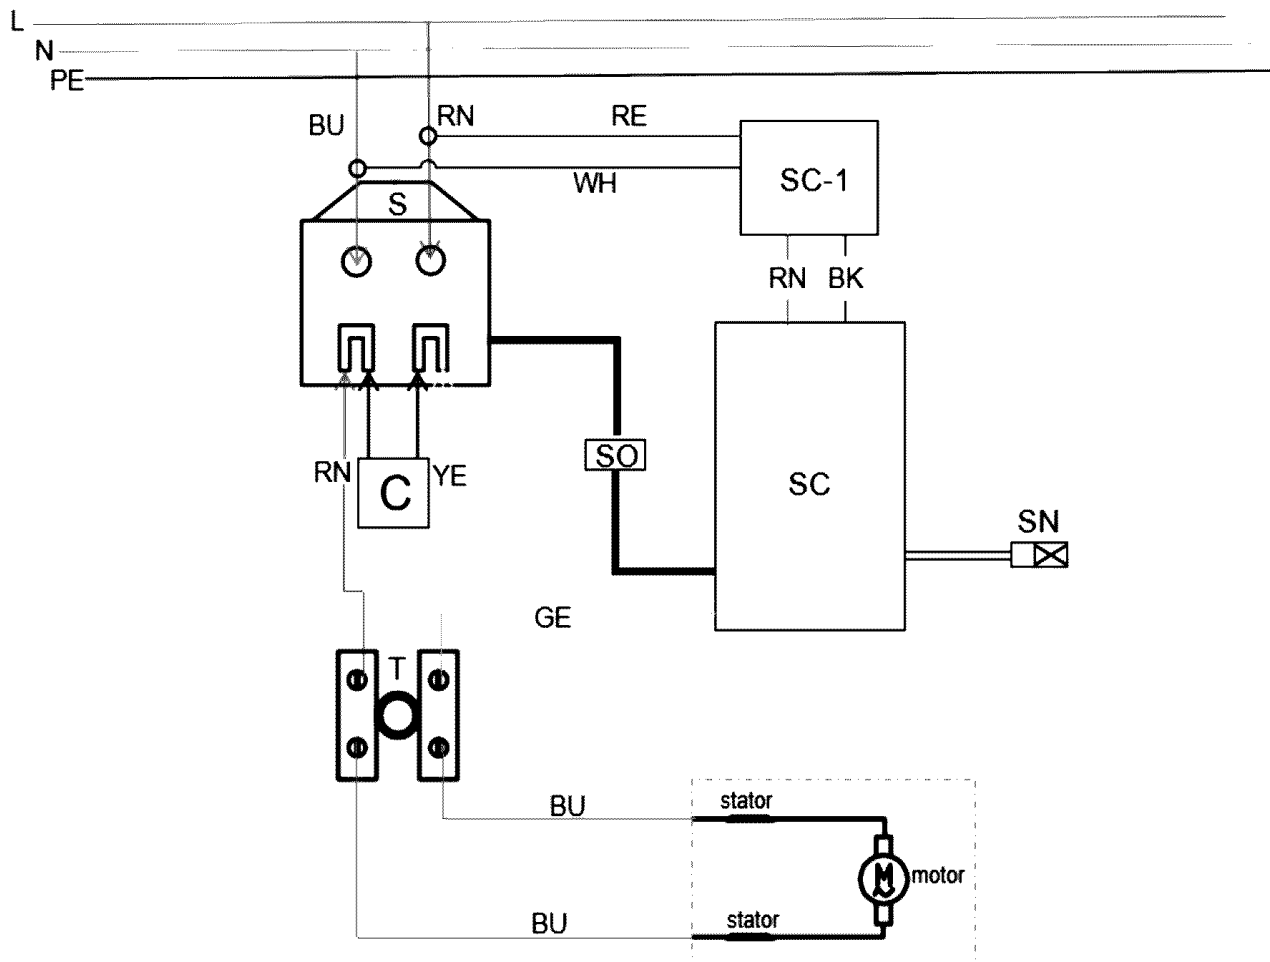

AB.	COLOUR OF STANDS
BU	BLUE
RN	BROWN
GR	GREY
RE	RED
WH	WHITE
BK	BLACK
YE	YELLOW
GE	GREEN

AB.	MEANING OF THE SYMBOLS
C	CAPACITANCE
S	SWITCH
T	TERMINALS
SC	SPEED CONTROLLER
SC-1	
SO	SOCKET
SN	SENSOR