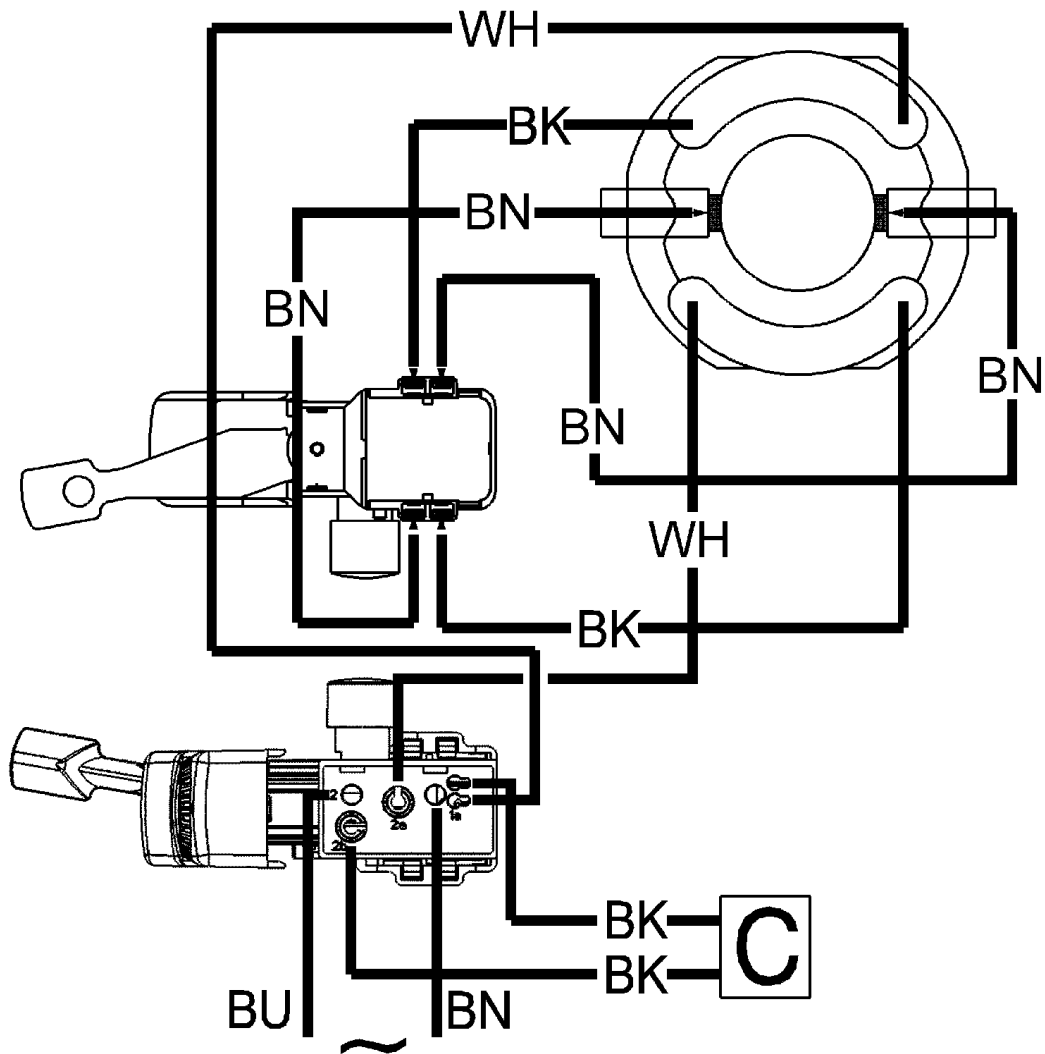

Pozitie	Cantitate	Numar tip	Denumire	PG
1	1	344099390	Rubber cap	11
2	1	342022340	Circlip	11
3	1	343432920	Adjusting ring	16
4	1	339007650	Washer	11
5	1	342003890	Pressure spring	11
6	1	143115330	Ball	11
7	1	316053060	Gear-box compl.	53
8	3	341704810	Screw	11
9	1	141153750	Supporting disc	12
10	1	141180170	Retaining ring	11
11	4	342070340	Cup spring	14
12	2	339004870	Friction washer	12
13	1	340002750	Spur gear	27
14	1	141181290	Circlip	11
15	1	316052960	Drill driving sleeve compl.	30
16	1	341161560	O-ring,11.9X2.62	11
17	1	341210610	Piston	17
18	1	341210600	Damping ring	13
19	1	143194640	O-ring	12
21	1	143193920	O-ring	18
22	1	141181860	Circlip	11
23	1	316048010	Striker compl.	23
24	1	344093140	Sealing ring	16
25	1	341210790	exciter sleeve compl.	22
26	1	342022350	sealing ring	11
27	1	316053010	Gear flange compl.	30
28	1	344070670	Felt seal	11
29	1	344095920	Rubber buffer	11
30	9	141116020	Self-tap fill h screw	12
31	3	143115300	Thrust washer	11
32	2	143115500	Axial needle bearing	14
33	1	341161530	Intermediate gear compl.	36
34	3	141154920	Cup spring	12
35	1	339007680	Washer	11
36	1	343398340	Seal	11
37	1	316052990	Control knob compl.	16
38	1	316045600	Shift element compl.	16
39	1	344499140	Strand	11
40	1	344499150	Strand	11
41	1	315013480	Motor housing	26
42	4	344092220	Rubber plug	11
43	1	143115660	Ball bearing, 6x19x6	13
44	1	310010660	Armature compl.,230V	31
45	1	143115890	Ball bearing, 8X 22X 7	16
46	1	343398310	Sealing washer	11
47	1	311012030	Field coil compl.	28
48	1	341511630	Depth stop	16
49	1	314000840	Support handle cpl.	20
50	1	343409850	Electronic switch	26
51	1	343362490	Cable clip	12
52	1	343254560	Suppressor	11
53	1	344099380	Cable sleeve	11

Pozitie	Cantitate	Numar tip	Denumire	PG
54	1	344489060	Cable with plug	26
55	1	343013250	Carbon brush set	23
56	1	338059040	Rating plate	11
57	1	316057090	Maintenance kit	43
90	1	341059290	Catching sleeve	16
880	1	344130800	Grease FG 126	26
890	1	344130560	Grease SF 011 50Gr 1,8oz	30
1001	1	338505760	Diagram	