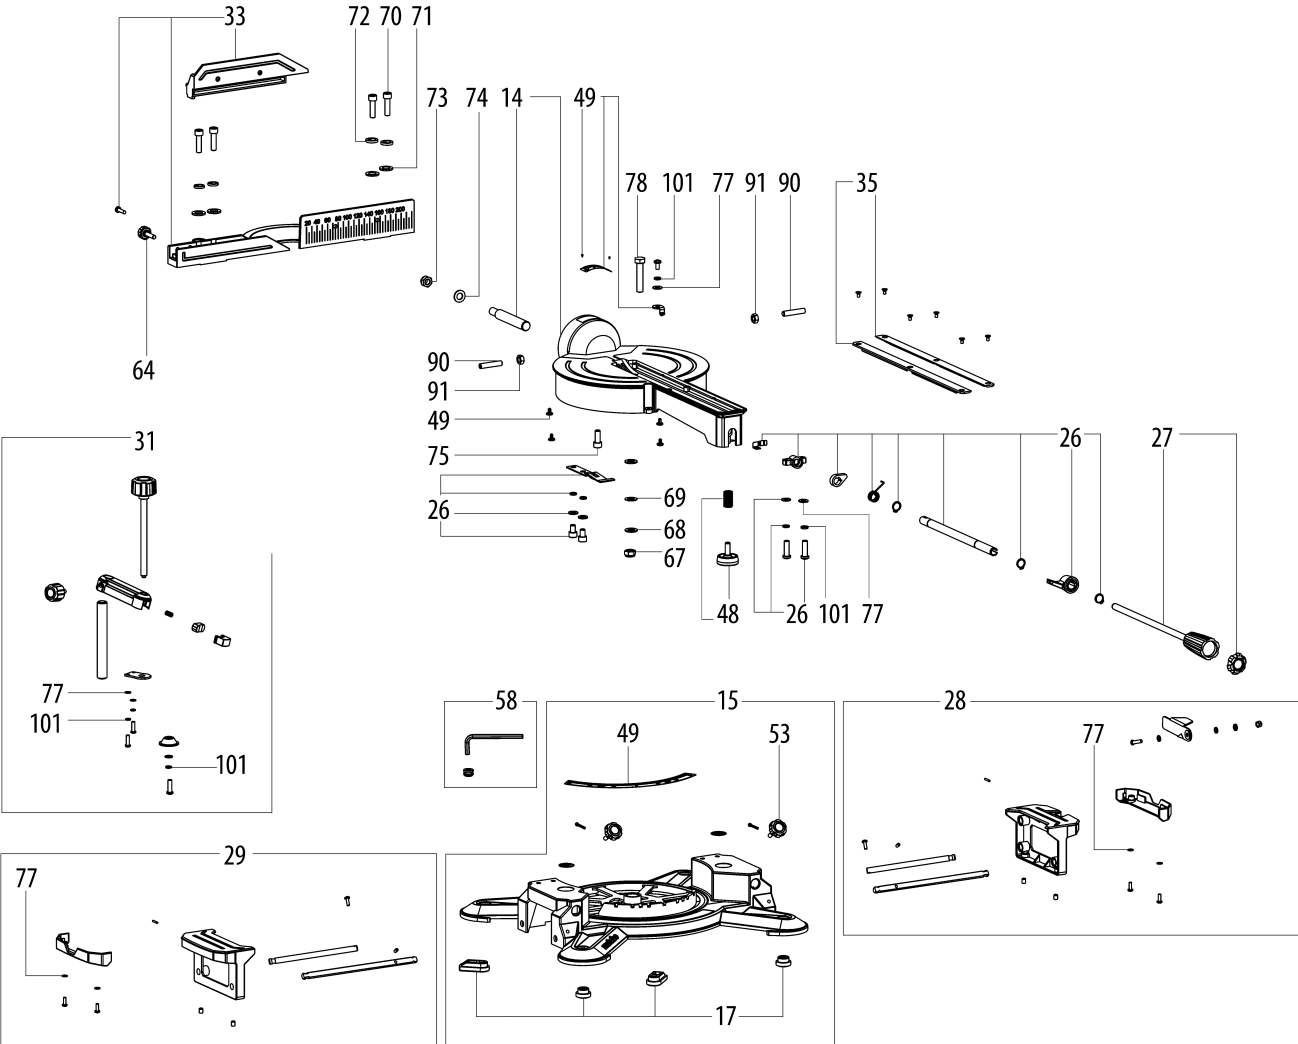

Številka	Znesek	Številka za naročanje	Opis	PG
1	1	316060620	Carbon brush holder compl.	16
2	1	343435810	Motor cover	14
3	1	316060610	Flange compl.	21
4	1	316060650	Carbon brush set	15
5	1	343436090	LED-Lamp	20
6	1	343436110	Cover lighting	11
7	1	310011420	Stator	34
8	1	310011470	ARMATURE	38
9	1	316060690	Gear-box compl.	27
10	1	343254900	Condenser	11
11	1	316060720	upper handle with switch set	15
12	1	316056690	Switch compl.	21
13	1	343440900	Power supply	24
14	1	316055960	Turntable compl.	39
15	1	316055930	Table compl.	39
16	1	316092910	Safety guard compl.	27
17	1	316060840	Foot compl.	11
18	1	316060860	stress relieve compl.	23
19	1	316056230	Wheel guard compl.	35
20	1	316056710	Release lever compl.	14
22	1	343435740	Handle bottom part	25
23	1	316056070	Motor bracket compl.	29
24	1	316056100	Pivot compl.	38
25	1	316056740	Handle compl.	23
26	1	316060960	Detent compl.	21
27	1	316056790	Control grip compl.	19
28	1	315418520	Table side extension right	26
29	1	315418490	Table side extension left	28
30	1	316056270	Motor housing compl.	28
31	1	316075690	Workpiece holder compl.	22
32	1	316075440	Bevel clamping comp.	28
33	1	316055990	Stop compl.	31
34	1	315418540	Rear pivot compl.	34
35	1	343436020	Table insert	14
36	1	343436070	Laser with holder	22
37	1	316075450	Dust etraction kit compl.	13
38	1	343435780	Cover dust collector	14
39	1	343436260	Extraction funnel	11
40	1	343436170	CABLE BRACKET	11
41	1	316056870	Spindle lock compl.	14
42	1	316061380	Transport lock compl.	12
43	1	316057450	Depth stop compl.	11
44	1	316061400	tipping axis compl.	23
45	1	343441090	Cover (cable channel)	11
46	2	344113030	Plug in buffer	11
47	1	339136680	cover pivot	11
48	1	316056820	Set screw compl.	11
49	1	316061440	Scale set compl.	15
50	1	316061470	Motor compl.	48
51	1	339147650	Sliding sheet	12
52	1	316061520	End stop cpl.	15
53	1	343436220	Star grip screw	11